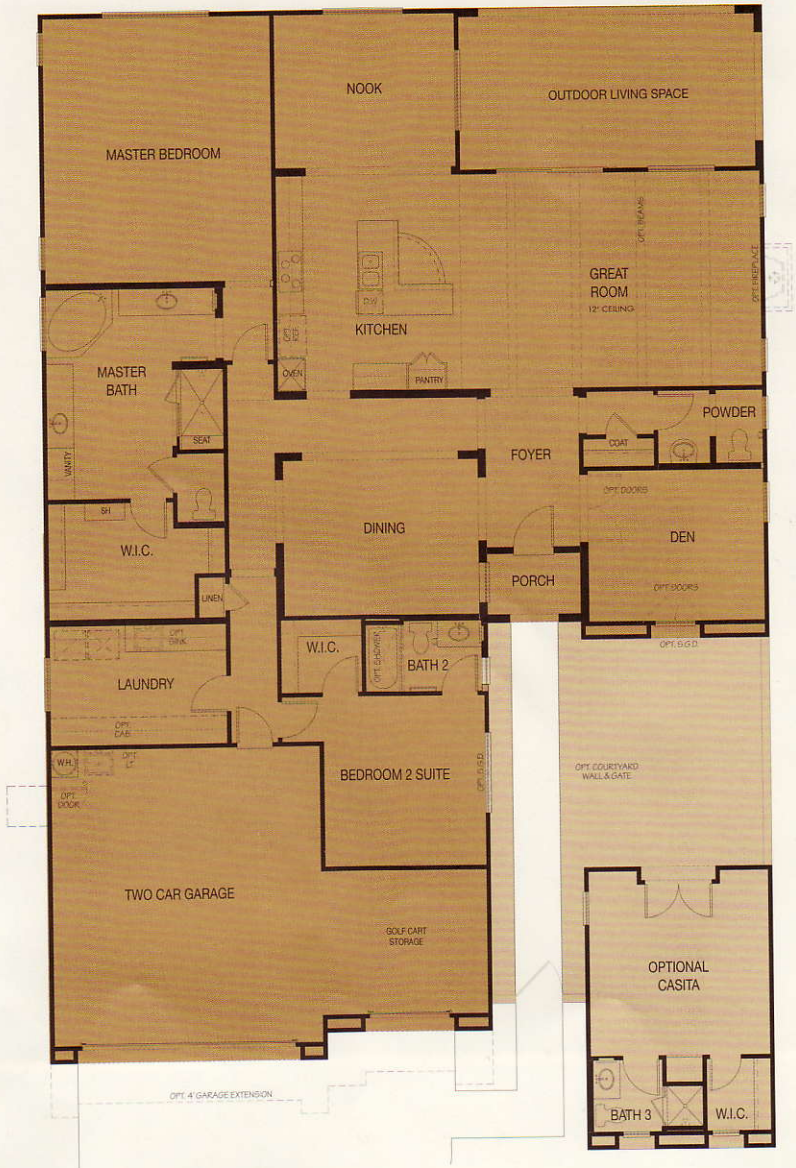

## Covina 2046

2 Bedrooms, Den (Opt. 3rd Bedroom),  
2-1/2 Baths, Great Room, 2046 Sq. Ft.

Optional Casita Package; Includes Casita w/Full  
Bath, Courtyard, Wall & Gate, 258 Sq. Ft.

## Mirasol 2188

2 Bedrooms, Den, 2-1/2 Baths,  
Interior Courtyard w/Gate, 2188 Sq. Ft.  
Optional Casita w/Full Bath, 329 Sq. Ft.

## Pima 2323

2 Bedrooms, Den (Opt. 3rd Bedroom),  
2-1/2 Baths, Great Room, 2323 Sq. Ft.

Optional Casita Package; Includes Casita w/Full Bath,  
Courtyard, Wall & Gate, 279 Sq. Ft.

## Verano 2576

2 Bedrooms, Den, 2-1/2 Baths, Great Room,  
Formal Dining Room, 2576 Sq. Ft.

Optional Casita Package; Includes Casita w/Full Bath,  
Courtyard, Wall & Gate, 294 Sq. Ft

Preliminary Floorplans.