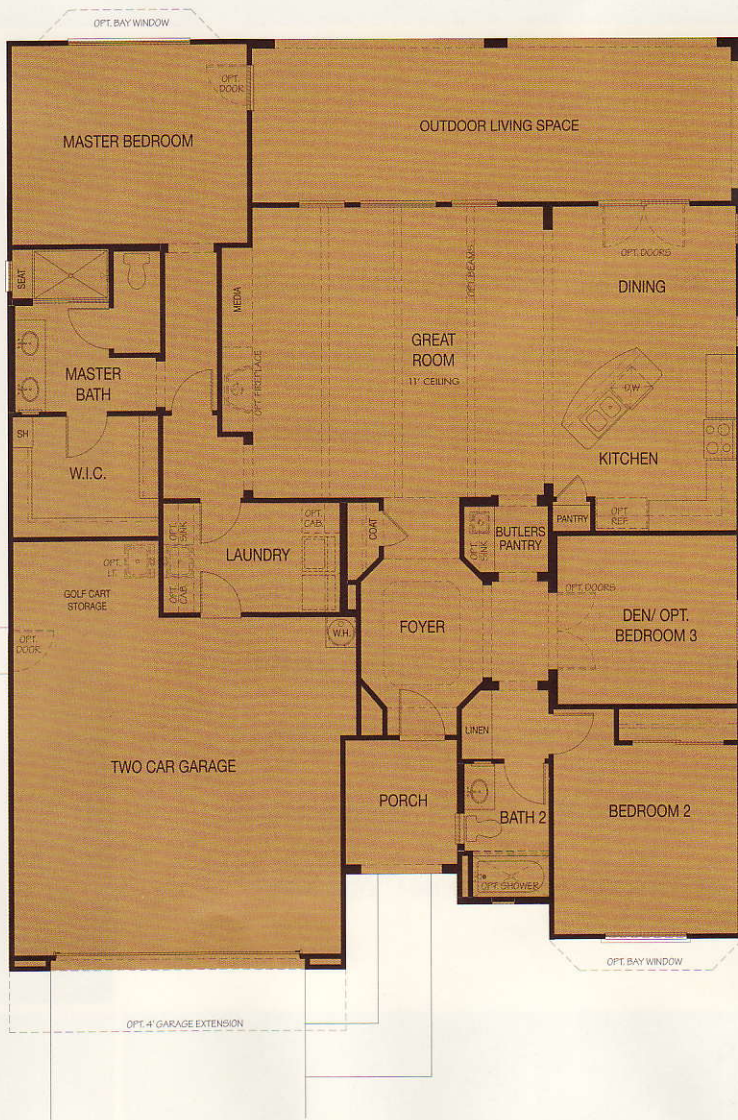

TIERRA

Artesa 1819

2 Bedrooms, Den (Opt. 3rd Bedroom),
2 Baths, Great Room, 1819 Sq. Ft.