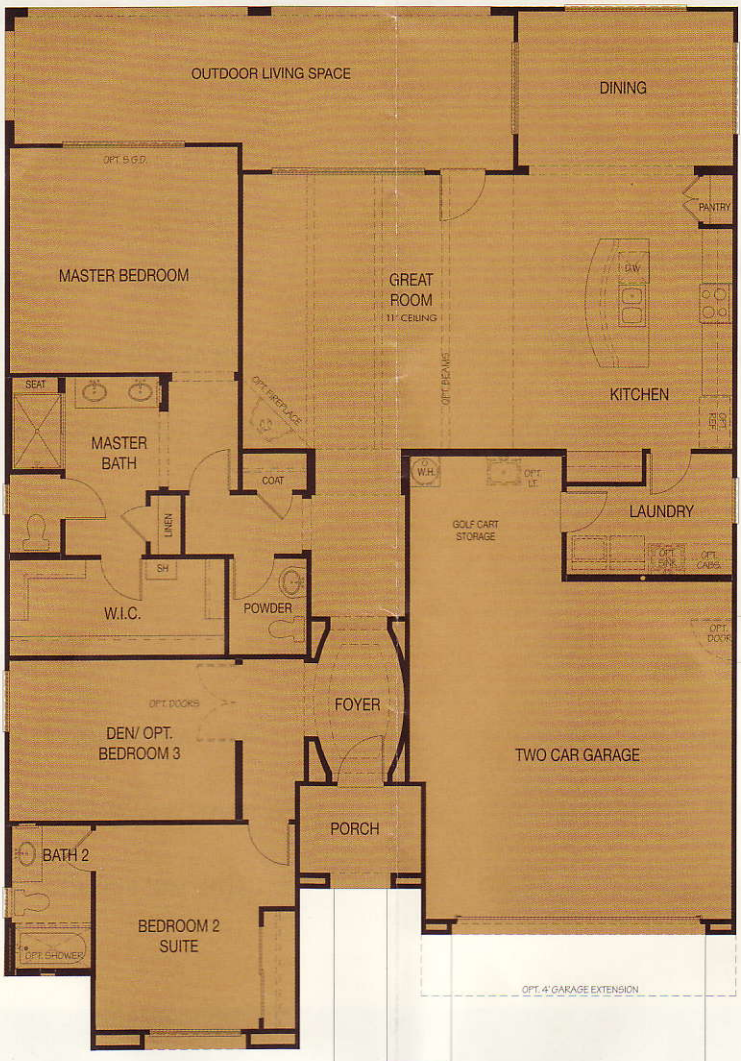

## Artesa 1819

2 Bedrooms, Den (Opt. 3rd Bedroom),  
2 Baths, Great Room, 1819 Sq. Ft.

## Strada 2007

2 Bedrooms, Den (Opt. 3rd Bedroom),  
2-1/2 Baths, Great Room,  
Dining Room, 2007 Sq. Ft.

## Covina 2046

2 Bedrooms, Den (Opt. 3rd Bedroom),  
2-1/2 Baths, Great Room, 2046 Sq. Ft.

Optional Casita Package; Includes Casita w/Full  
Bath, Courtyard, Wall & Gate, 258 Sq. Ft.