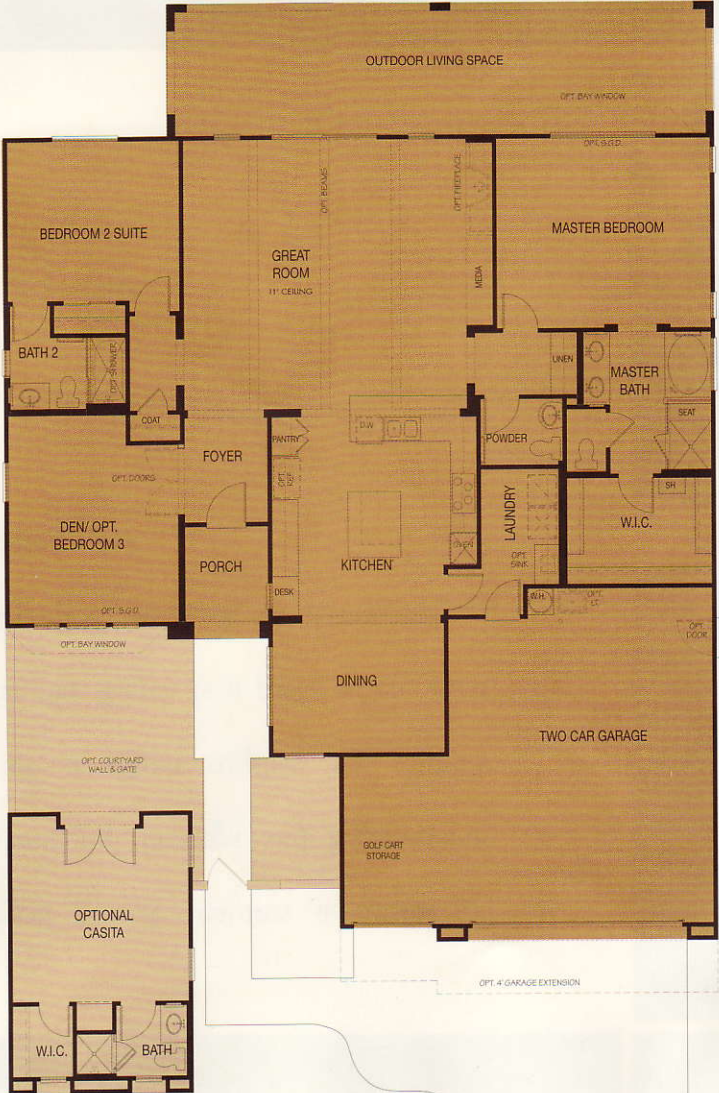

## Strada 2007

2 Bedrooms, Den (Opt. 3rd Bedroom),  
2-1/2 Baths, Great Room,  
Dining Room, 2007 Sq. Ft.

## Covina 2046

2 Bedrooms, Den (Opt. 3rd Bedroom),  
2-1/2 Baths, Great Room, 2046 Sq. Ft.

Optional Casita Package; Includes Casita w/Full  
Bath, Courtyard, Wall & Gate, 258 Sq. Ft.