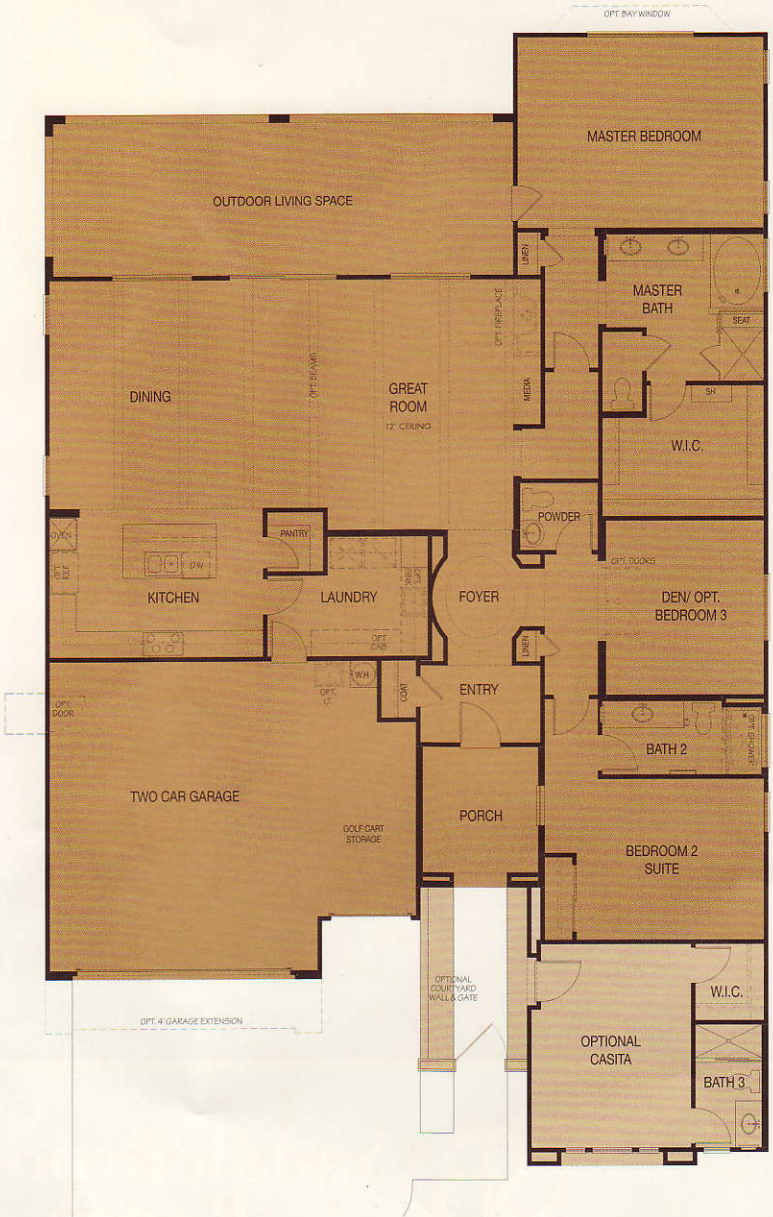

## Covina 2046

2 Bedrooms, Den (Opt. 3rd Bedroom),  
2-1/2 Baths, Great Room, 2046 Sq. Ft.

Optional Casita Package; Includes Casita w/Full  
Bath, Courtyard, Wall & Gate, 258 Sq. Ft.

## Mirasol 2188

2 Bedrooms, Den, 2-1/2 Baths,  
Interior Courtyard w/Gate, 2188 Sq. Ft.  
Optional Casita w/Full Bath, 329 Sq. Ft.

## Pima 2323

2 Bedrooms, Den (Opt. 3rd Bedroom),  
2-1/2 Baths, Great Room, 2323 Sq. Ft.

Optional Casita Package; Includes Casita w/Full Bath,  
Courtyard, Wall & Gate, 279 Sq. Ft.