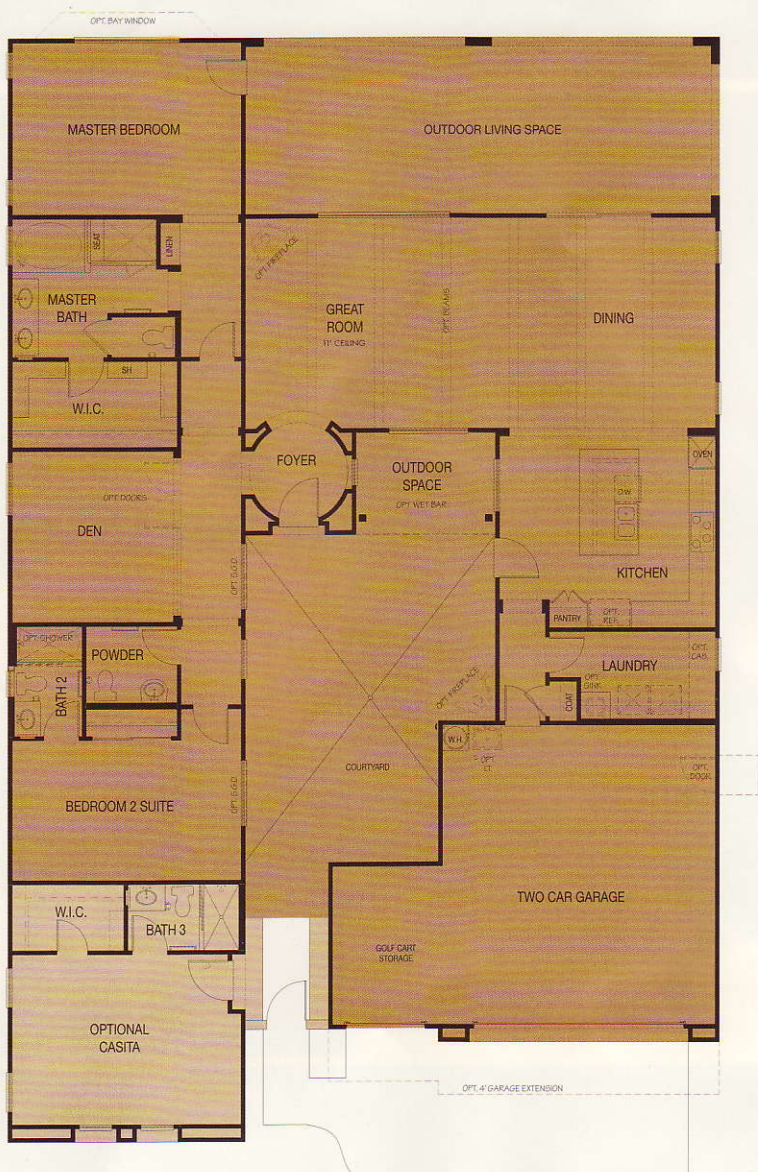

## Covina 2046

2 Bedrooms, Den (Opt. 3rd Bedroom),  
2-1/2 Baths, Great Room, 2046 Sq. Ft.

Optional Casita Package; Includes Casita w/Full  
Bath, Courtyard, Wall & Gate, 258 Sq. Ft.

## Mirasol 2188

2 Bedrooms, Den, 2-1/2 Baths,  
Interior Courtyard w/Gate, 2188 Sq. Ft.  
Optional Casita w/Full Bath, 329 Sq. Ft.